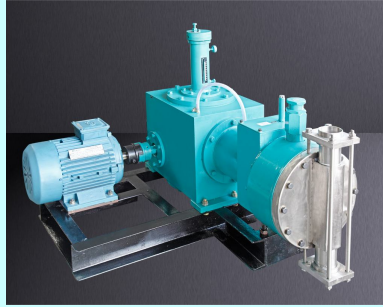

## HDMP-60 S3

### SELECTION CHART

PUMP SPEED - 100 SPM (NOMINAL) GEAR RATIO 15:1 MOTOR 1500 RPM				MODEL	PL. Dia mm	Max. Pr. Kg/cm <sup>2</sup>	PUMP SPEED - 185 SPM (NOMINAL) GEAR RATIO 8:1 MOTOR 1500 RPM					
Cap. LPH	Suc. Del. mmNB/BSP	% Of Max. Pr.	Motor k.w				Cap. LPH	Suc. Del. mmNB/BSP	% Of Max. Pr.	Motor k.w		
587	25	80	3.7	HDMP 60 S3	48	50	80	5.5	1172	40	50	3.7
742	25				54	47			1485	40		
979	25				62	45			1957	40		
1074	40	66	42		2216	40						
1320	40	72	28		2639	40						
1753	40	82	24		3420	80X50						
2061	40	90	19		4122	80X50	30	5.5				
2545	80X50	100	15		5089	80X80						
3080	80X50	110	12		6158	80X80						
3664	80X50				120	10	7329	80X80				

### MOC CHART

Sr.No.	Description	MOC	Sr.No.	Description	MOC
1	Plunger	EN 8	4	NRV Sealing Ring	PTFE
2	Liquid Head	SS304, SS316, Hastalloy, alloy20,P.P.,PVC,PTFE	5	NRV Balls	SS, PTFE, Glass, Ceramic
3	Non Return	SS304, SS316, Hastalloy, alloy20,P.P.,PVC,PTFE			

### FEATURES

- Multiple head pumps with common drive for mixing two or more liquid in a desired ratio. The ratio can be easily reset.
- The design & Performance of MM Series Pumps conforms to API675.