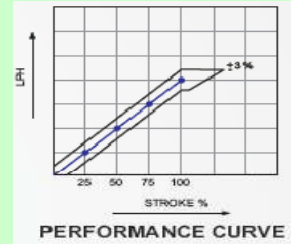

Technical Catalogue

MINIMAX PUMPS PVT. LTD.
AN ISO 9001:2008 COMPANY

MP 35

SELECTION CHART

PUMP SPEED – 100 SPM (NOMINAL) GEAR RATIO 15:1 MOTOR 1440 RPM			MODEL	PLUNGER Dia mm	Max. Pr. Kg/cm ²	PUMP SPEED – 200 SPM (NOMINAL) GEAR RATIO 8:1 MOTOR 1440 RPM		
Cap. LPH	Suc. Del. mmNB/BSP	Motor k.w				Cap. LPH	Suc. Del. NB/BSP	Motor (Kw)
24	15	1.5	MP 35	12	275	48	15	1.5
59	15			20	200	119	15	
86	15			24	155	171	15	
152	25			32	87	304	25	
238	25	2.2		40	56	475	25	2.2
342	25			48	39	684	25	
433	25			54	31	866	25	
571	25	1.1		62	23	1142	40	
627	25			65	21	1255	40	
770	25			72	17	1540	40	
1023	40	2.2	84	13	2046	40		
1203	40		90	11	2406	40		
1484	40		100	9	3000	40		

FEATURES

- Multiple head plunger pumps with common drive for mixing two or more liquid in a desired ratio. The ratio can be easily reset.
- The design & Performance of MM Series Pumps conforms to API675.