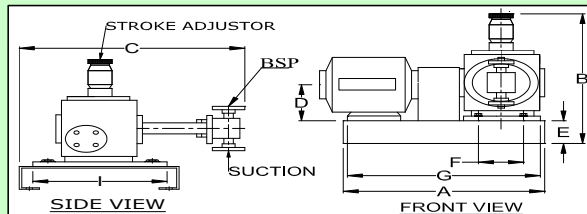

Technical Catalogue

MINIMAX PUMPS PVT. LTD.
AN ISO 9001:2008 COMPANY

MP 35

SELECTION CHART

PUMP SPEED – 100 SPM (NOMINAL) GEAR RATIO 15:1 MOTOR 1440 RPM			MODEL	PLUNGER Dia mm	Max. Pr. Kg/cm ²	PUMP SPEED – 200 SPM (NOMINAL) GEAR RATIO 8:1 MOTOR 1440 RPM		
Cap. LPH	Suc. Del. mmNB/BSP	Motor k.w				Cap. LPH	Suc. Del. NB/BSP	Motor (Kw)
24	15	1.5	MP 35	12	275	48	15	1.5
59	15			20	200	119	15	
86	15			24	155	171	15	
152	25			32	87	304	25	
238	25	2.2		40	56	475	25	2.2
342	25			48	39	684	25	
433	25			54	31	866	25	
571	25	1.1		62	23	1142	40	
627	25			65	21	1255	40	
770	25			72	17	1540	40	
1023	40	2.2	84	13	2046	40		
1203	40		90	11	2406	40		
1484	40		100	9	3000	40		

MOC CHART

Sr.No.	Description	MOC	Sr.No.	Description	MOC
1	Plunger	SS304,SS316,SS304L, SS316L	1	Plunger Ring	PTFE
2	Liquid Head	SS304, SS316, alloy20	2	Gland Packing	PTFE
3	Through bush	SS304, SS316, alloy20	3	NRV Balls	SS, PTFE, Glass Ceramic
4	Non Return Valves	SS304, SS316, alloy20 PP, PVC, PTFE			

FEATURES

- Multiple head plunger pumps with common drive for mixing two or more liquid in a desired ratio. The ratio can be easily reset.
- The design & Performance of MM Series Pumps conforms to API675.

DIMENSIONS IN MM

MODEL	A	B	C	D	E	F	G	I
MM III	605	490	585	45	70	70	577	305

WEIGHT (App) : 135 KG.
PACKING SIZE : 28 X 24 X 23 inches

MINIMAX PUMPS PVT. LTD.

PLOT NO. 69, SICOF, 328, MIDC,
SATPUR, NASHIK - 422007. MAHARASHTRA, INDIA.
Tel. : +91-253-6649383 Cell : +91-9130022891, 9130022894
E-mail : minimaxpumpsprivtltd@gmail.com